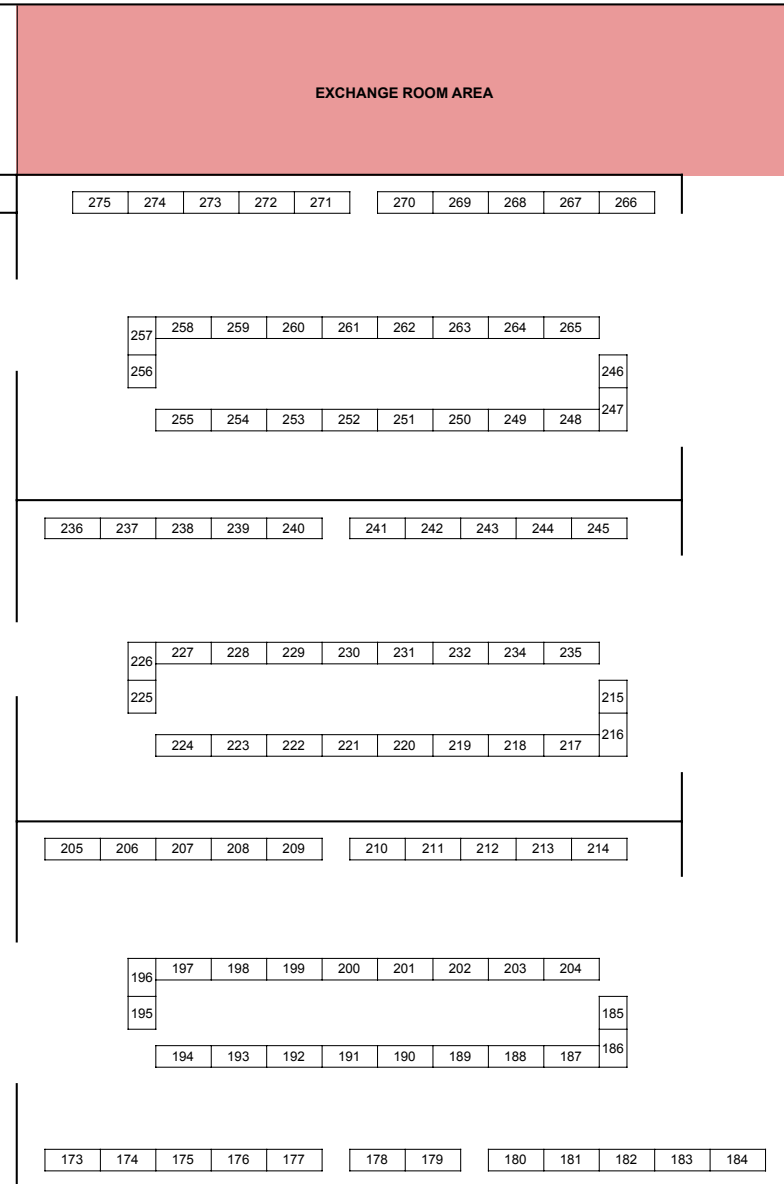

TOP

BOTTOM

281 TABLES TOTAL - GAP IS 10-12FT EACH

275 TABLES FOR EXHIBITORS

EXCHANGE ROOM AREA

CATERING AREA WITH SEATING

FOOD AND DRINK INCL ALCOHOL