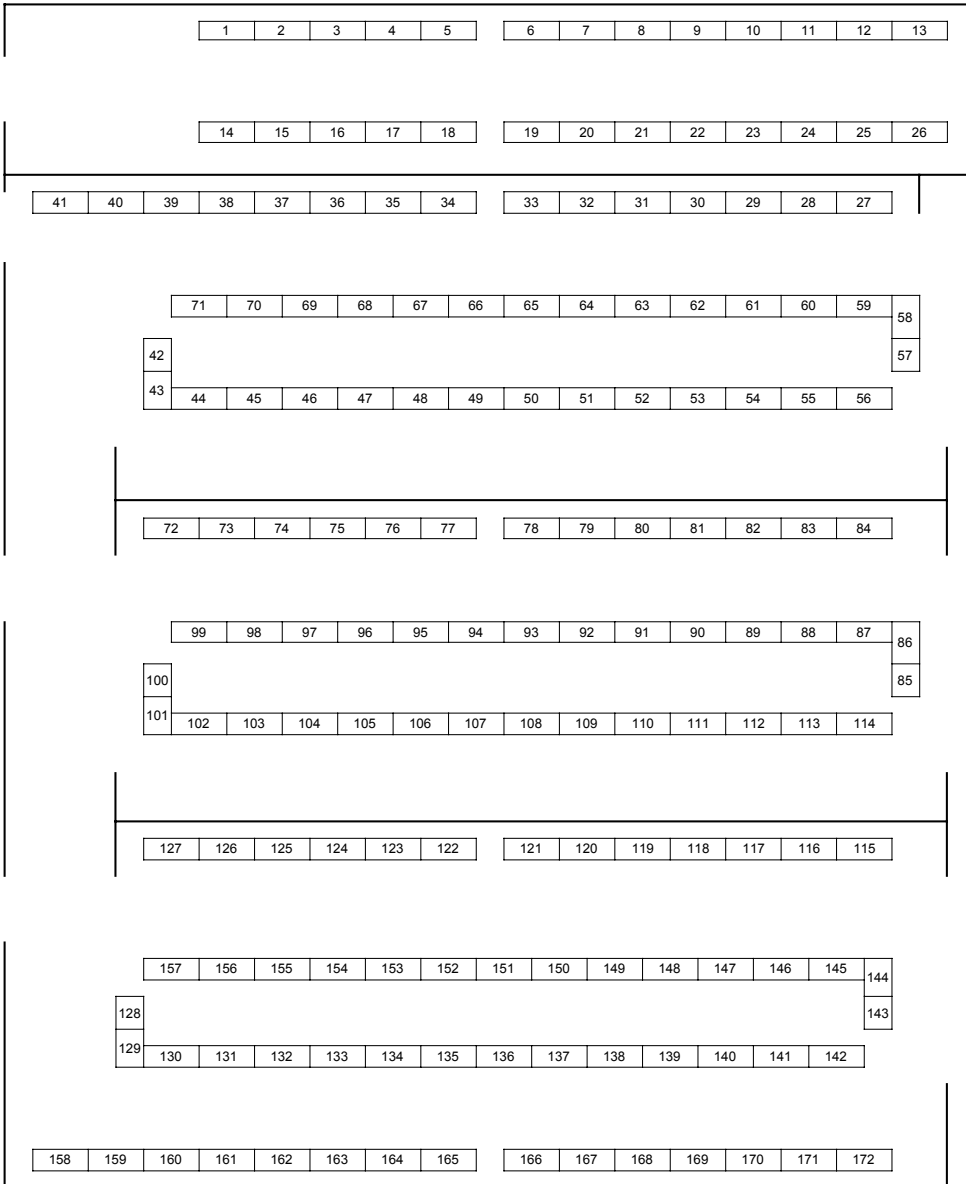

TOP

BOTTOM

281 TABLES TOTAL - GAP IS 10-12FT EACH

275 TABLES FOR EXHIBITORS

EXCHANGE ROOM AREA

CATERING AREA WITH SEATING

FOOD AND DRINK INCL ALCOHOL